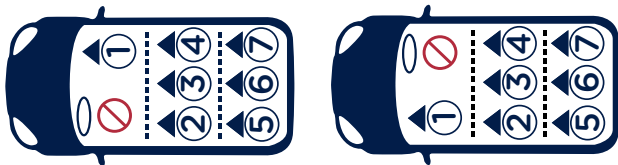

**prym**<sup>TM</sup>

child restraint-to-vehicle fit guide

**nuna**<sup>®</sup>

*Designed*  
**around your life**

# vehicle fitting information

This Child Restraint System is classified for “ISOFIX Universal” use. It is suitable to fix into seat positions in most cars.

The numbers on the diagram below correspond with the vehicle fitting positions listed in the following pages.