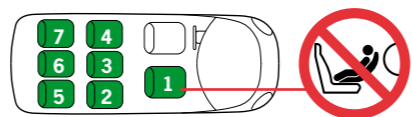

When the support leg is positioned on a storage compartment in front of the car seat, this compartment has to be completely filled up with Expanded Poly Styreen foam (EPS), so that the cover can hold the forces of the support leg. Consult the car dealer, if they offer a special solution. When the floor under the floor support is insufficient to hold the forces you can not use the iZi Combi ISOfix in this position of the car. Carseat positions marked with * can have a storage compartment in front of the seat. ISOfix anchorages in the passenger seat (position 1) are normally offered as option, so depending on the model this position can be available or not.

BeSafe recommends to install the iZi Combi ISOfix in all vehicle seat positions which are intended to be used and check installation, available space in the vehicle and position of the child, to verify if the iZi Combi ISOfix is acceptable for your situation.

! Notice: DO NOT use on a passenger seat fitted with activated frontal airbag.

2

Car manufacturer	Model	1st year of production	Approved seats
Alfa Romeo	147	2000	2,4
	156	1997	2,4
	159	2006	2,4
	Giulietta	2010	2,4
	Mito	2008	2,4
Audi	Stelvio	2017	2,4
	A1	2010	2,4
	A2	2000	2,4
	A3, S3	1997	2,4
	A3, S3	2003	2,4
	A3 sportback	2003	2,4
	A3 cabrio	2008	2,4
	A4, S4, RS4	1998	1,2,4
	A4 avant	1996	2,4
	A4, S4, RS4	2000	1,2,4
	A4 avant	2000	1,2,4
	A4 cabrio	2002	1,2,4
	A4 imo	2015	1,2,4
	A4 avant	2015	1,2,4
	A5, S5	2007	1,2,4
A5 sportback	2009	1,2,4	
A5 cabrio	2009	2,4	
A5 coupe	2016	1,2,4	
A6, S6, RS6	1998	2,4	
A6, S6, RS6	2004	1,2,4	
A6	2018	1,2,4	
A7	2010	2,4	
A7	2018	1,2,4	
A8, S8	1998	2,4	
A8	2018	2,4	
Q2	2016	1,2,4	
Q3	2010	1,2,4	
Q5	2008	1,2,4	
Q5	2016	1,2,4	
Q7	2006	1,2,4	
Q7	2015	1,2,4	
TT	2015	1,2,4	
BMW	1 serie	2005	2,4
	2 serie Active tourer	2014	2,4
	2 serie Gran tourer	2015	2,4
	3 serie	1998	2,4
	3 serie Sedan	2018	2,4
	4 serie Gran coupe	2014	2,4
	5 serie	2000	2,4
	5 serie Limousine	2016	2,4
	5 serie Touring	2017	2,4
	6 serie	2003	2,4
	6 serie GT	2017	2,4
	7 serie	2001	2,4
	7 serie	2015	2,4
	8 serie Coupe	2015	2,4
	i3	2013	2,4
Mini	2006	2,4	
Mini Clubman	2007	2,4	
Mini Clubman	2015	1,2,4	

3

Car manufacturer	Model	1st year of production	Approved seats	
Mini	Countryman	2010	2,4	
	Mini Countryman	2016	1,2,4	
	X1	2004	2,4	
	X1	2015	2,4	
	X3	2004	2,4	
	X3	2017	2,4	
	X4	2018	2,4	
	X5	2004	2,4	
	X5	2013	2,4	
	X5	2018	2,4	
	X6	2008	2,4	
	X7	2018	2,4,7	
	Chevrolet	Aveo	2006	2,4
		Captiva	2006	2,4
		Cruze	2009	2,4
Epica		2006	2,4	
Kalos		2002	2,4	
Lacetti		2004	2,4	
Malibu		2011	2,4	
Matiz		2005	2,4	
Nubira		2009	2,4	
Orlando		2011	2,4	
Spark		2009	2,4	
Trax		2013	2,4	
Chrysler		300 CC	2008	2,4
		Dodge Caliber	2006	2,4
		Dodge Nitro	2006	2,4
	Dodge RAM	2002	2,4	
	Jeep Commander	2006	2,4	
	Jeep Grand Cherokee	2010	2,4	
	Jeep Wrangler	2011	2,4	
	PT cruiser	2000	2,4	
	Sebring	2007	2,4	
	Voyager	2001	2,4	
	Citroën	Berlingo	2008	1,2*,4*
		Berlingo Multispace	2012	2*,4*
		C1	2005	2,4
		C1	2014	2,4
		C2	2004	2,4
C3		2004	2,4	
C3		2016	1,2,4	
C3 Picasso		2013	2,4	
C3 Aircross		2017	2,4	
C4		2004	2,4	
C4 Aircross		2012	2,4	
C4 Cactus		2014	2,4	
C4 Picasso		2007	1,2*,3,4*	
C4 Picasso		2013	2,3,4	
C4 Grande Picasso		2007	1,2*,3,4*	
C4 Grande Picasso	2013	2,3,4		
C5	2000	1,2,4		
C6	2008	2,4		
C8	2003	2,3,4		
C-Elysée	2012	2,4		
DS3	2010	2,4		

4